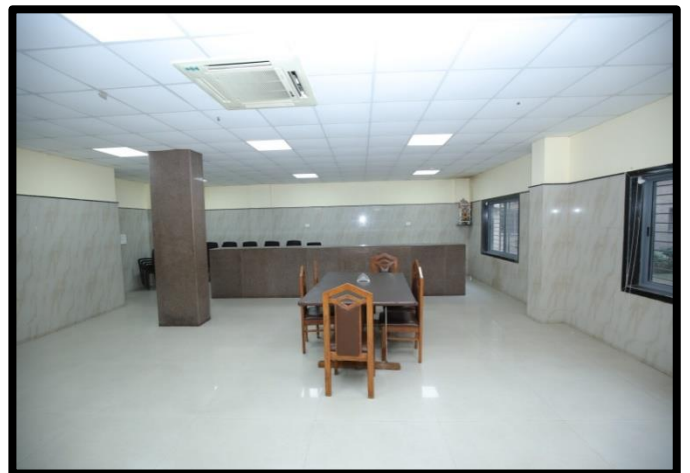

SARDAR VALLABHBHAI NATIONAL INSTITUTE OF TECHNOLOGY, SURAT
सरदार वल्लभभाई राष्ट्रीय प्रौद्योगिकी संस्थान, सूरत
SARDAR VALLABHBHAI PATEL BHAVAN (SVPB)
GUEST HOUSE

► **Amenities** ◀

► **Big Conference Hall :**

- **SVPB Guest House has Big Conference Hall having Capacity of 200 Person including facilities of AC, Wi-Fi, Chairs, Projector and Audio System.**

➤ **Small Conference Hall (02) :**

- **SVPB Guest House has two Small Conference Hall having capacity of 50 person including facilities of AC, Wi-Fi, Chairs and Projector**

➤ **Big Dining Hall :**

- **SVPB Guest House has Big Dining Hall having capacity of 200 person including facilities of AC, Dining Table and Chairs.**

➤ **Small Dining Hall :**

- **SVPB Guest House has Small Dining Hall having capacity of 100 person including facilities of AC and Chairs.**