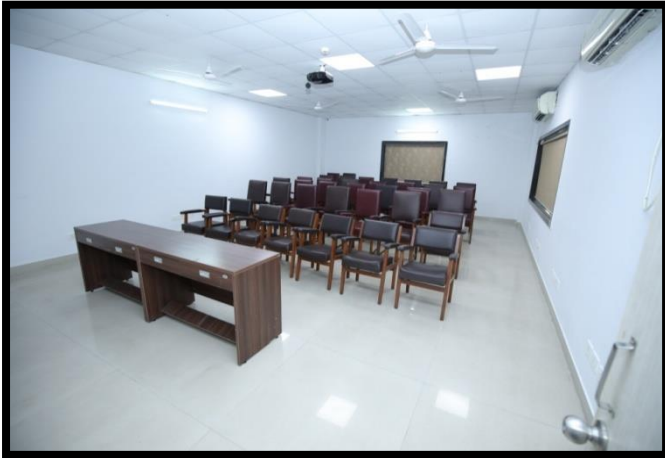

SARDAR VALLABHBHAI NATIONAL INSTITUTE OF TECHNOLOGY, SURAT
सरदार वल्लभभाई राष्ट्रीय प्रौद्योगिकी संस्थान, सूरत
SARDAR VALLABHBHAI PATEL BHAVAN (SVPB)
GUEST HOUSE

► **Amenities** ◀

► **Big Conference Hall :**

- **SVPB Guest House has Big Conference Hall having Capacity of 200 Person including facilities of AC, Wi-Fi, Chairs, Projector and Audio System.**

➤ **Small Conference Hall (02) :**

- **SVPB Guest House has two Small Conference Hall having capacity of 50 person including facilities of AC, Wi-Fi, Chairs and Projector**

➤ **Big Dining Hall :**

- **SVPB Guest House has Big Dining Hall having capacity of 200 person including facilities of AC, Dining Table and Chairs.**

➤ **Small Dining Hall :**

- **SVPB Guest House has Small Dining Hall having capacity of 100 person including facilities of AC and Chairs.**