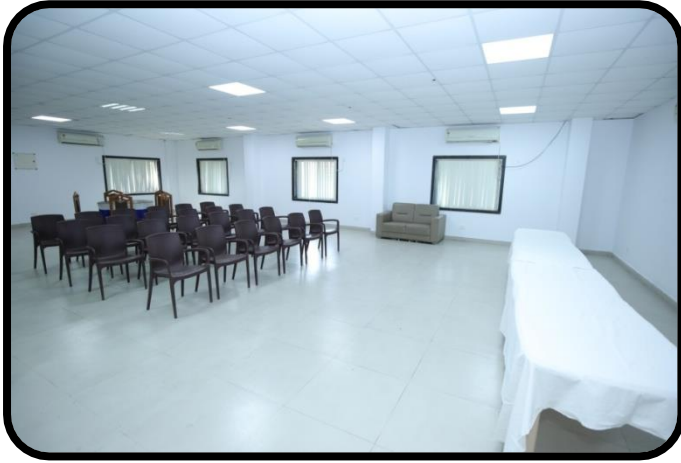

SARDAR VALLABHBHAI NATIONAL INSTITUTE OF TECHNOLOGY, SURAT
सरदार वल्लभभाई राष्ट्रीय प्रौद्योगिकी संस्थान, सूरत
SARDAR VALLABHBHAI PATEL BHAVAN (SVPB)
GUEST HOUSE

► **Amenities** ◀

► **Big Conference Hall :**

- **SVPB Guest House has Big Conference Hall having Capacity of 200 Person including facilities of AC, Wi-Fi, Chairs, Projector and Audio System.**

➤ **Small Conference Hall (02) :**

- **SVPB Guest House has two Small Conference Hall having capacity of 50 person including facilities of AC, Wi-Fi, Chairs and Projector**

➤ **Big Dining Hall :**

- **SVPB Guest House has Big Dining Hall having capacity of 200 person including facilities of AC, Dining Table and Chairs.**

➤ **Small Dining Hall :**

- **SVPB Guest House has Small Dining Hall having capacity of 100 person including facilities of AC and Chairs.**